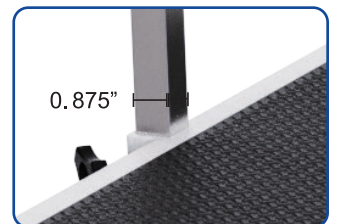

Flying Pig® Grooming

Model #FP3000A

HEAVY DUTY ELECTRIC LIFTING GROOMING TABLE W/ WHEELS

Our **Heavy Duty Electric Lifting Grooming Table w/ Wheels** is designed to make your grooming job easier and more fun!

With an electric lift system, all you have to do is press a pedal with your foot to adjust the height to accommodate any pet.

The removable silicone covered table top creates a comfortable padding for pet's feet!

ACCESSORIES INCLUDED

- Heavy Duty Grooming Arm w/Loops
- Leg Levelers (4)

MATERIALS

- Table Frame: Thick Steel with Powder-Coated Graphite Finish
- TableTop: Wood w/Silicone Matting
- Pedals: High Quality Plastic
- Grooming Arm: Stainless Steel
- Knobs: High Quality Plastic

VOLTAGE

Voltage: 120 Volts

FEATURES

- Supports Pets up to 220 lbs
- Rising Speed: 0.95 inches/second
- Descent Speed: 1.17 inches/second

TABLETOP

TABLETOP DIMENSIONS

800-929-2159

CS@FlyingPigGrooming.com