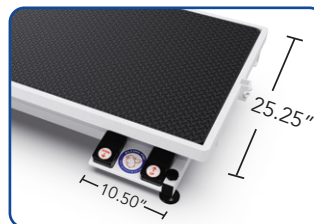

ACCESSORIES INCLUDED

- Heavy Duty Grooming Arm w/Loops
- Leg Levelers (4)

MATERIALS

- Table Frame: Thick Steel with Powder-Coated Graphite Finish
- TableTop: Wood w/Silicone Matting
- Pedals: High Quality Plastic
- Grooming Arm: Stainless Steel
- Knobs: High Quality Plastic

VOLTAGE

Voltage: 120 Volts

FEATURES

- Supports Pets up to 220 lbs
- Rising Speed: 0.95 inches/second
- Descent Speed: 1.17 inches/second

TABLETOP

TABLETOP DIMENSIONS

800-929-2159

CS@FlyingPigGrooming.com