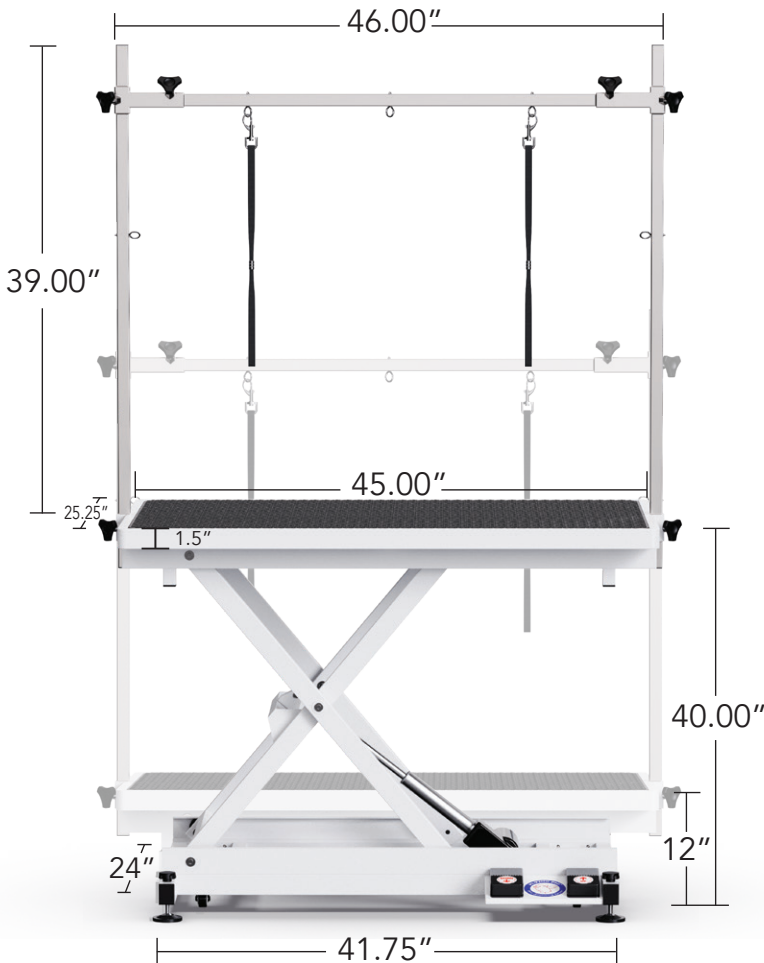

Flying Pig® Grooming

Model #FP3000A

HEAVY DUTY ELECTRIC LIFTING GROOMING TABLE W/ WHEELS

Our **Heavy Duty Electric Lifting Grooming Table w/ Wheels** is designed to make your grooming job easier and more fun!

With an electric lift system, all you have to do is press a pedal with your foot to adjust the height to accommodate any pet.

The removable silicone covered table top creates a comfortable padding for pet's feet!

ACCESSORIES INCLUDED

- Heavy Duty Grooming Arm w/Loops
- Leg Levelers (4)

MATERIALS

- Table Frame: Thick Steel with Powder-Coated Graphite Finish
- TableTop: Wood w/Silicone Matting
- Pedals: High Quality Plastic
- Grooming Arm: Stainless Steel
- Knobs: High Quality Plastic

VOLTAGE

Voltage: 120 Volts

FEATURES

- Supports Pets up to 220 lbs
- Rising Speed: 0.95 inches/second
- Descent Speed: 1.17 inches/second

TABLETOP

TABLETOP DIMENSIONS

800-929-2159

CS@FlyingPigGrooming.com