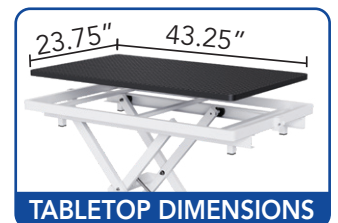

VOLTAGE

Voltage: 120 Volts

FEATURES

- Supports Pets up to 220 lbs
- Rising Speed: 0.95 inches/second
- Descent Speed: 1.17 inches/second

TABLETOP

TABLETOP DIMENSIONS

800-929-2159

CS@FlyingPigGrooming.com